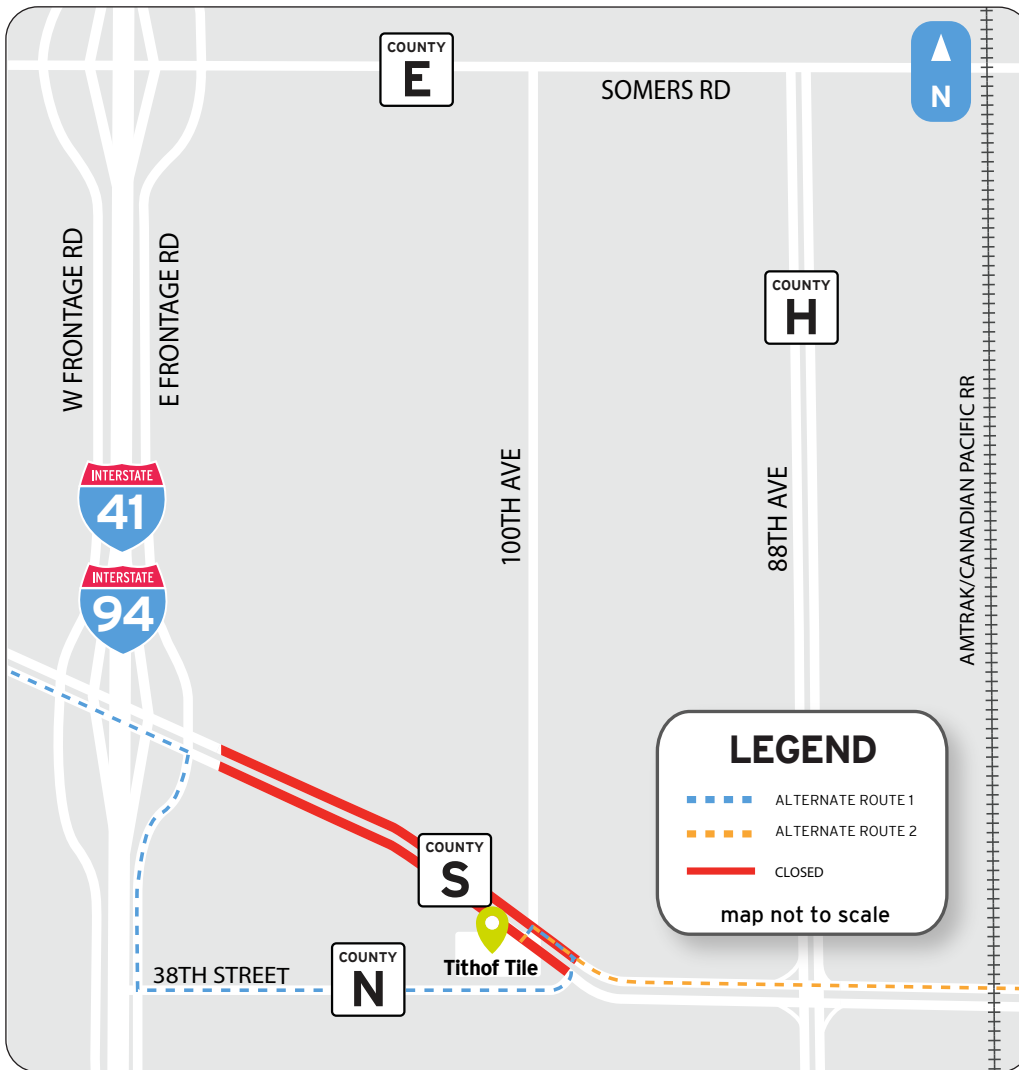

# DIRECTIONS

**TITHOF**  
TILE & MARBLE

**9909 Burlington Rd  
Kenosha, WI 53144**

**(262) 859-2612**

**Monday-Friday : 8 a.m. - 5 p.m.**

**Saturday: 9 a.m. - 3 p.m.**

## **Alternate routes to Tithof Tile, during County Highway S reconstruction:**

### **Alternate Route 1 from the west:**

Motorists wishing to visit Tithof Tile should travel eastbound on County Highway S, and continue to the East Frontage Road. Turn right (south) onto the East Frontage Road and continue to County N (38th Street). Turn left (east) onto County N (38th Street) and continue to County Highway S. Turn left (east) onto County Highway S. Continue through the closure to Tithof Tile located on the left (south). (See map above for details.)

### **Alternate Route 2 from the east:**

Motorists wishing to visit Tithof Tile should travel westbound on County Highway S and continue through the closure to Tithof Tile located on the left (south). (See map above for details.)